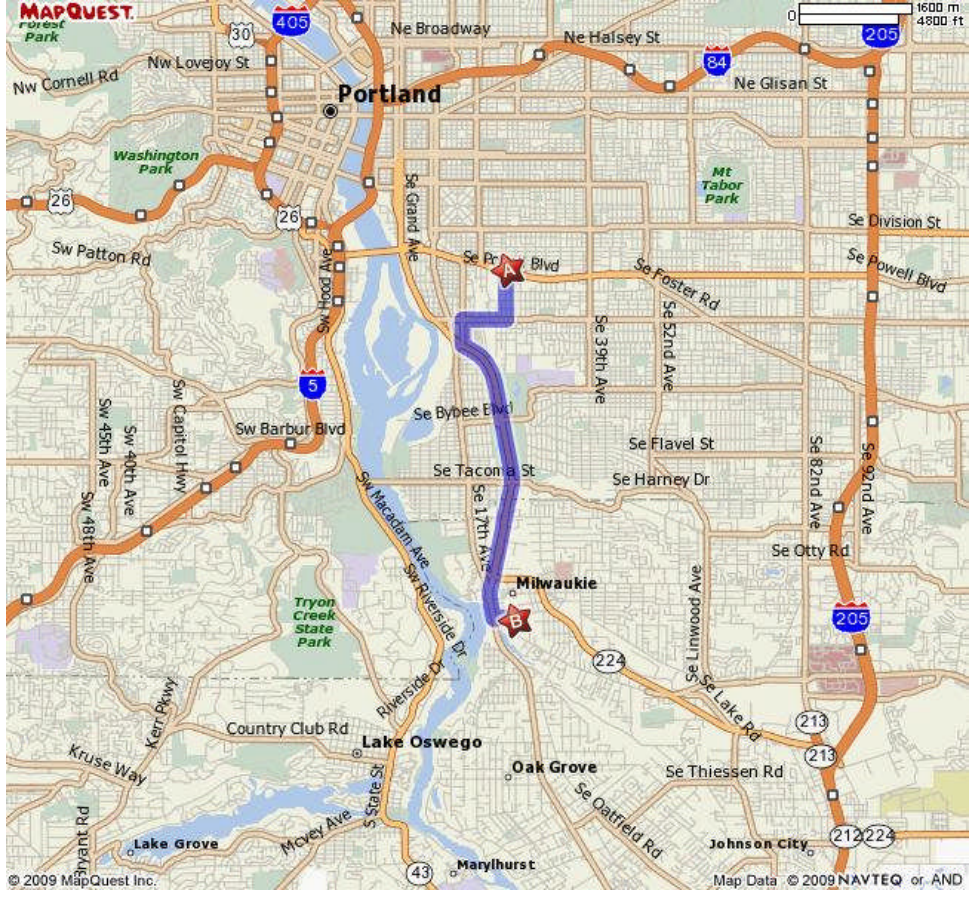

LaSalle High School
 11300 SE 23rd Ave.
 Milwaukie, OR 97222
 Phone: (503) 353-5830

Total Travel Estimates: 10 minutes / 4.70 miles

A: 3400 SE 26th Ave, Portland, OR 97202-2130

- START
1: Start out going **SOUTH** on **SE 26TH AVE** toward **SE POWELL BLVD/US-26**.
0.6 mi
- ↘
2: Turn **RIGHT** onto **SE HOLGATE BLVD**.
0.4 mi
- ↙
3: Turn **LEFT** onto **SE 17TH AVE**.
0.3 mi
- ↙
 4: Turn **LEFT** onto **SE MCLOUGHLIN BLVD/OR-99E S**.
3.2 mi
- ↙
5: Turn **LEFT** onto **SE WASHINGTON ST**.
0.2 mi
- ↘
6: Turn **RIGHT** onto **SE 23RD AVE**.
0.0 mi
- END
7: **11300 SE 23RD AVE** is on the **LEFT**.
0.0 mi

B: Milwaukee High School: 11300 SE 23rd Ave, Milwaukie, OR 97222, (503) 353-5830

Total Travel Estimates: 10 minutes / 4.70 miles

All rights reserved. Use subject to License/Copyright Map Legend
Directions and maps are informational only. We make no warranties on the accuracy of their content, road conditions or route usability or expeditiousness. You assume all risk of use. MapQuest and its suppliers shall not be liable to you for any loss or delay resulting from your use of MapQuest. Your use of MapQuest means you agree to our [Terms of Use](#)