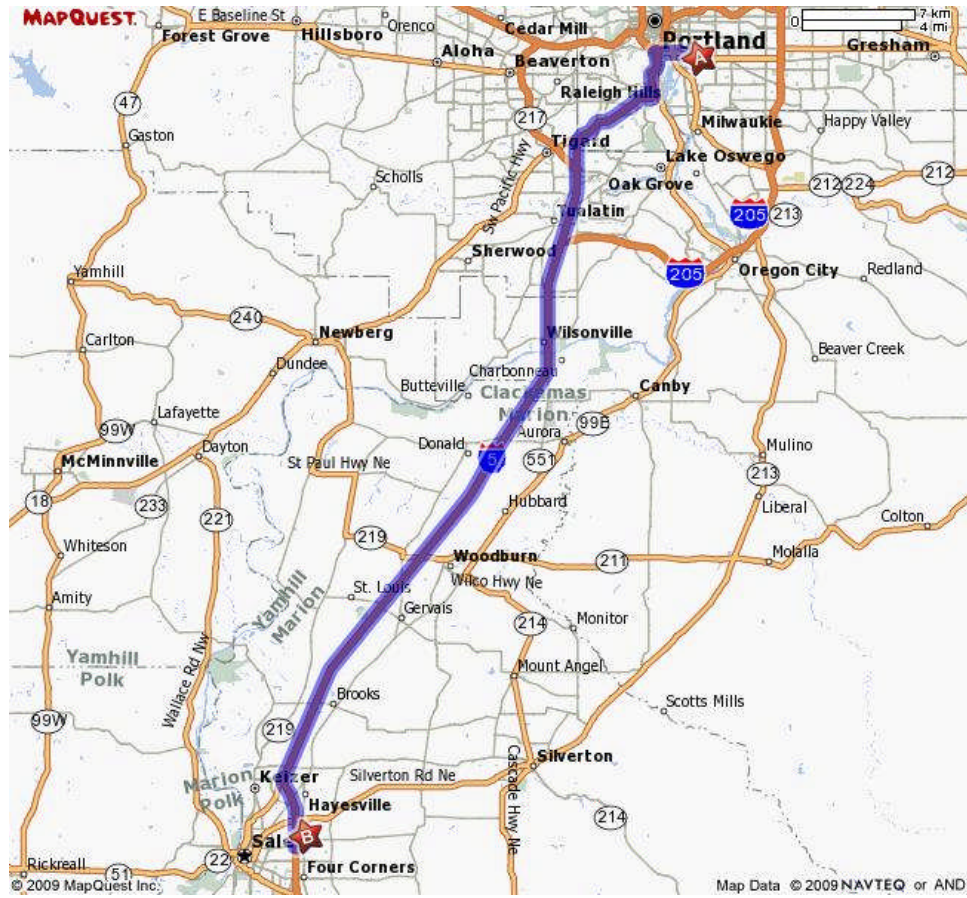

MAPQUEST.

McKay High School
 2440 Lancaster Drive, NE
 Salem, OR 97305-1292
 (503) 399-3080

IT'S LIKE YOU'RE ALREADY THERE.

Earn up to 10,000
 Hilton HHonors®
 Bonus Points

REGISTER NOW ▶

HOMEWOOD SUITES
 Hilton

Total Travel Estimates: **52 minutes / 46.36 miles**

A: 3400 SE 26th Ave, Portland, OR 97202-2130

	1: Start out going SOUTH on SE 26TH AVE toward SE POWELL BLVD/US-26 .	0.0 mi
 	2: Turn RIGHT onto SE POWELL BLVD/US-26 . Continue to follow US-26 .	1.7 mi
	3: Take the US-26 ramp toward CITY CENTER/I-5 S/SALEM/OR-43 S/LAKE OSWEGO .	0.1 mi
	4: Turn SLIGHT RIGHT onto SW HOOD AVE .	0.4 mi
 	5: Merge onto I-5 S via the ramp on the LEFT toward SALEM .	42.9 mi
	6: Take the OR-213 N exit, EXIT 256 , toward LANCASTER MALL .	0.3 mi
 	7: Turn LEFT onto MARKET ST NE/OR-213 .	0.3 mi
 	8: Turn LEFT onto LANCASTER DR NE/OR-213 .	0.5 mi
	9: 2440 LANCASTER DR NE is on the RIGHT .	0.0 mi

B: 2440 Lancaster Dr NE, Salem, OR 97305-1221

Total Travel Estimates: **52 minutes / 46.36 miles**

All rights reserved. Use subject to License/Copyright Map Legend
Directions and maps are informational only. We make no warranties on the accuracy of their content, road conditions or route usability or expeditiousness. You assume all risk of use. MapQuest and its suppliers shall not be liable to you for any loss or delay resulting from your use of MapQuest. Your use of MapQuest means you agree to our [Terms of Use](#)